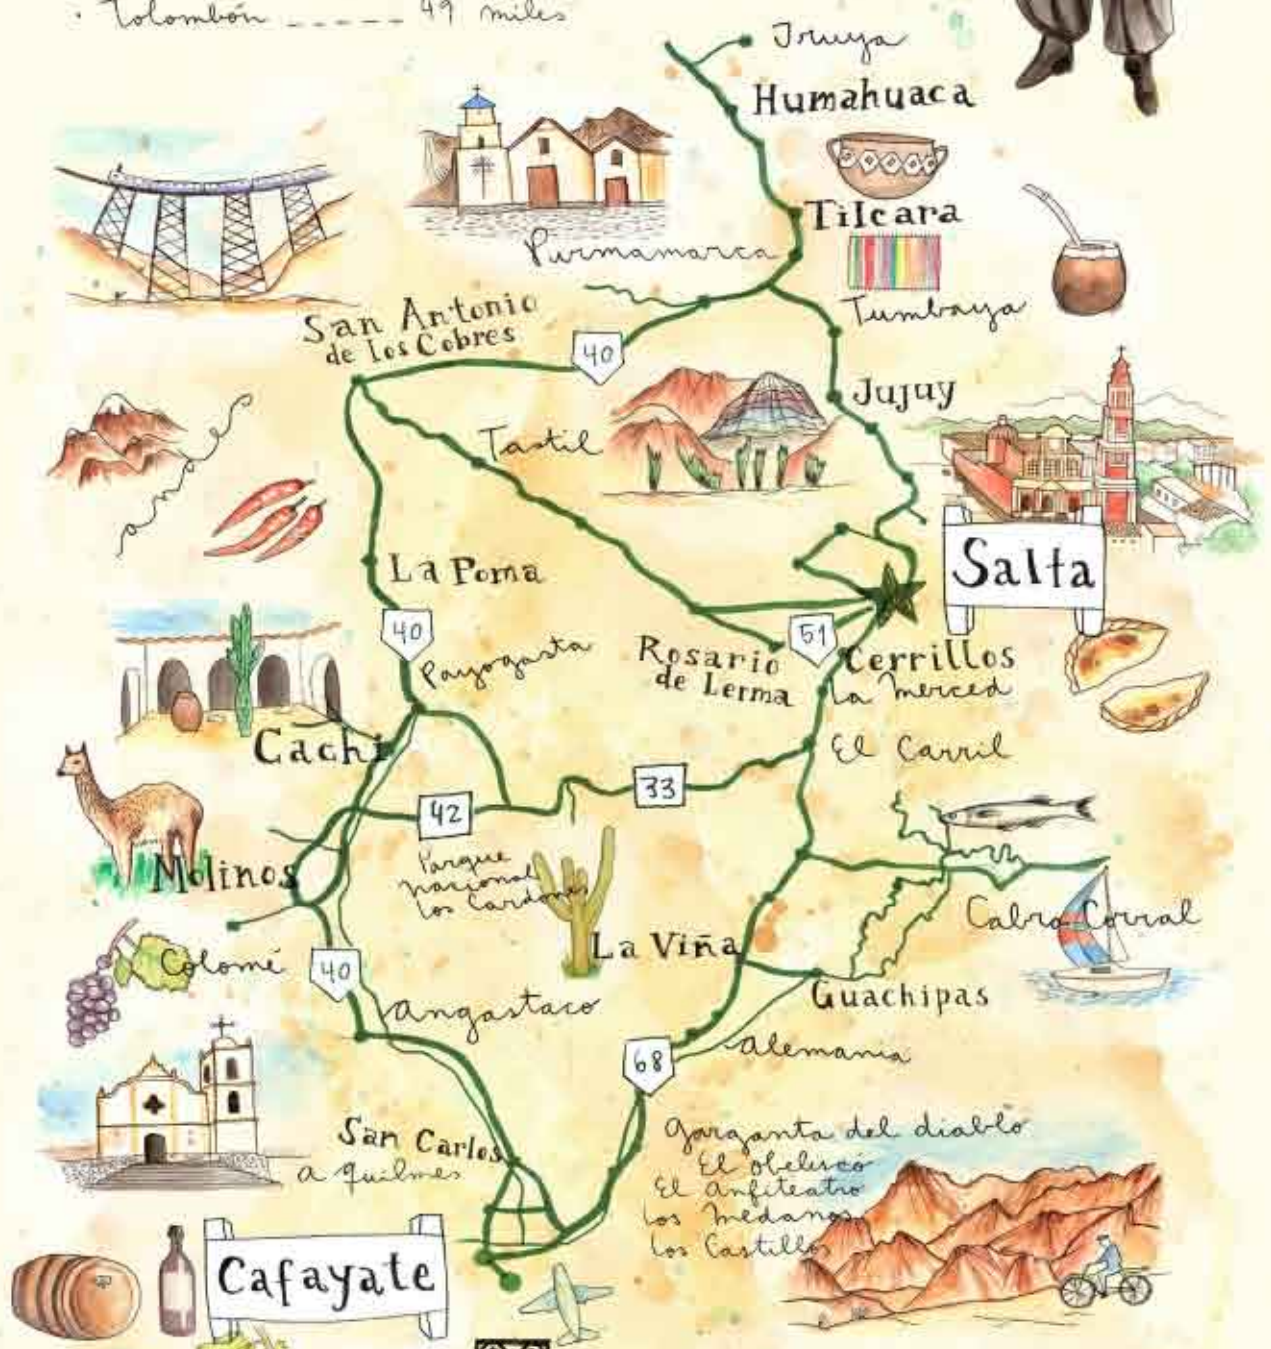

Calchaquí Valley

Distances

- From Salta to :
- Cafayate ----- 115 miles
 - Cachi ----- 99 miles
 - Bs as ----- 997 miles
- From Cafayate to
- Colomé ----- 120 miles
 - Cachi ----- 102 miles
 - Tolombón ----- 49 miles

BODEGAS
EL PORVENIR
DE LOS ANDES